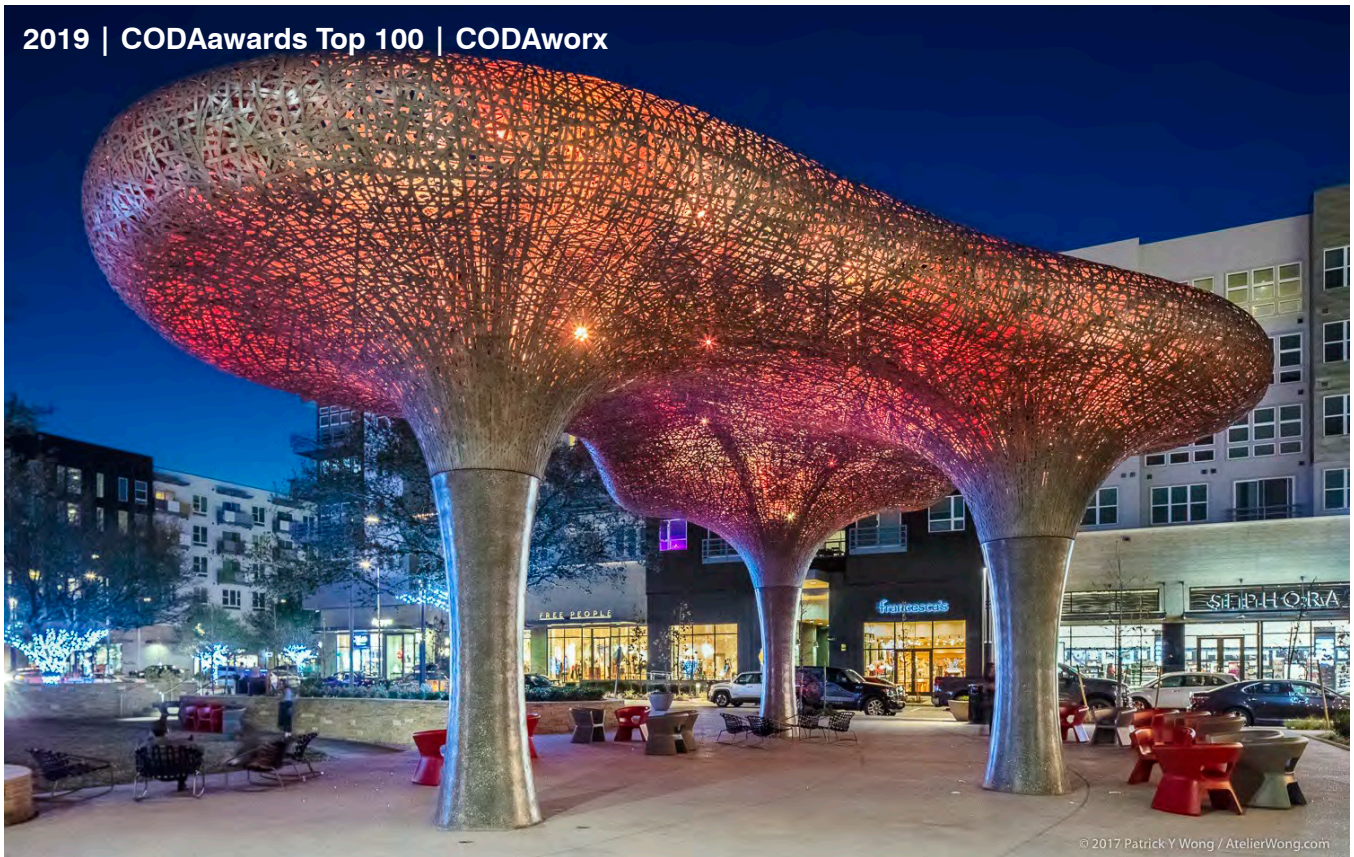

2019 | CODAwards Top 100 | CODAworx

RHYZ

The Domain NORTHSIDE | Austin, TX
Stainless Steel & Concrete
70' x 35' x 23' high
2016

The title of this monumental work derives from the term “rhizome”, a subterranean network of connected plants. Bolstered by its location within the central green space of the outdoor concept mall, RHYZ resembles a group of trees intertwined to provide a shady a respite to the local community. The curvaceous airy canopy is formed from woven stainless-steel which sits atop three massive custom-cast columns. The austere daytime look of the sculpture is counterpointed by a nighttime ‘lantern effect’ created by internal colored lighting via programmable LEDs. RHYZ provides Austin with a central meeting place where locals and tourists can congregate, day or night, to make meaning connections in their community.